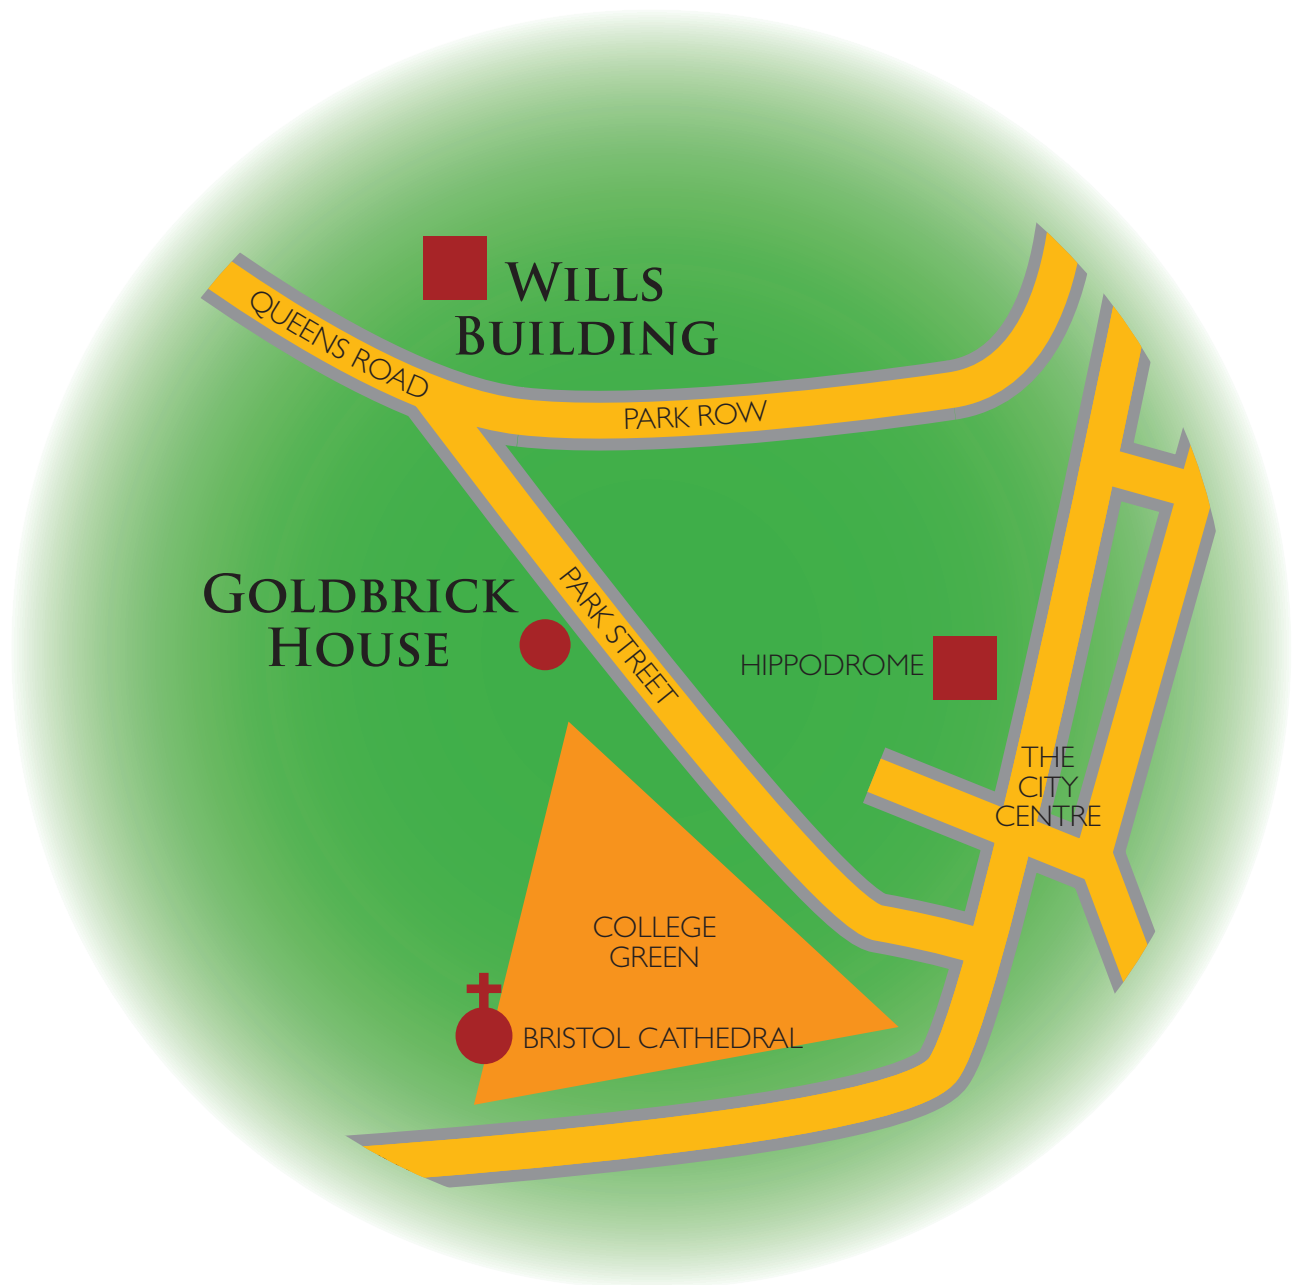

HOW TO FIND GOLDBRICK HOUSE

CHAMPAGNE & COCKTAIL BAR . RESTAURANT . PRIVATE ROOMS

METRO SOUTH WEST
BEST NEWCOMER

69 Park Street, West End, Bristol, BS1 5PB
Phone 0117 945 1950 www.goldbrickhouse.co.uk info@goldbrickhouse.co.uk